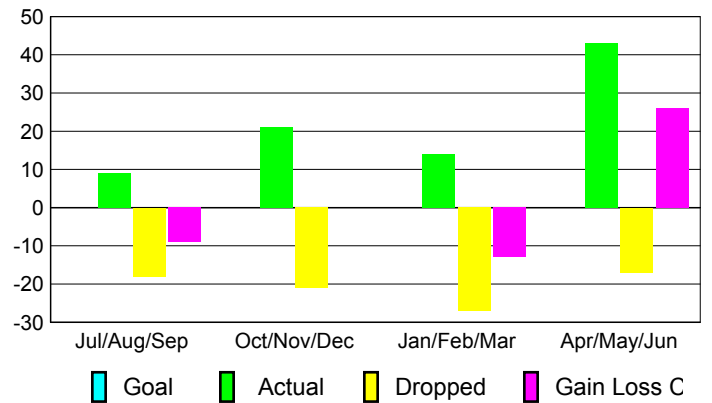

### YTD Status Quo Clubs 2009-2010

Status Quo Clubs Compared to Status Quo Members

## MEMBERSHIP

**Membership Results  
2009-2010**

**Membership  
2008-2009**

Month	Net Memb Goal	Actual New Memb	Actual Dropped Memb	Gain/Loss of Memb	Gain/Loss of Memb
Jul/Aug/Sep	0	9	-18	-9	-17
Oct/Nov/Dec	0	21	-21	0	-5
Jan/Feb/Mar	0	14	-27	-13	2
Apr/May/June	0	43	-17	26	2
<b>Totals</b>	<b>0</b>	<b>87</b>	<b>-83</b>	<b>4</b>	<b>-18</b>

### Membership Results 2009-2010

Goal, New, Dropped, Gain/Loss

### Comparison of Membership Gain/Loss

Current Year Compared to the Previous Year