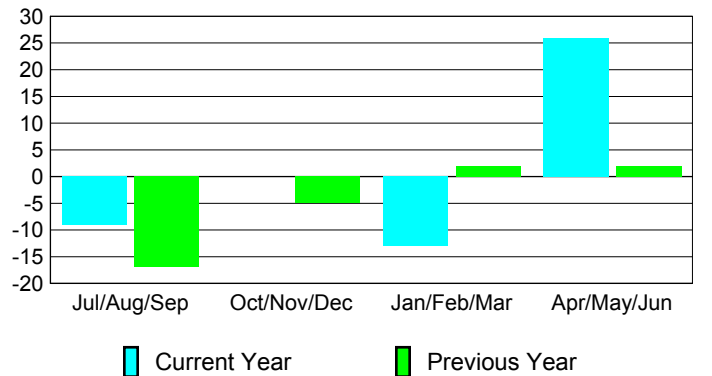

Gender Comparison 2009-2010

Jul/Aug/Sep

Oct/Nov/Dec

Jan/Feb/Mar

Apr/May/June

Male

Female